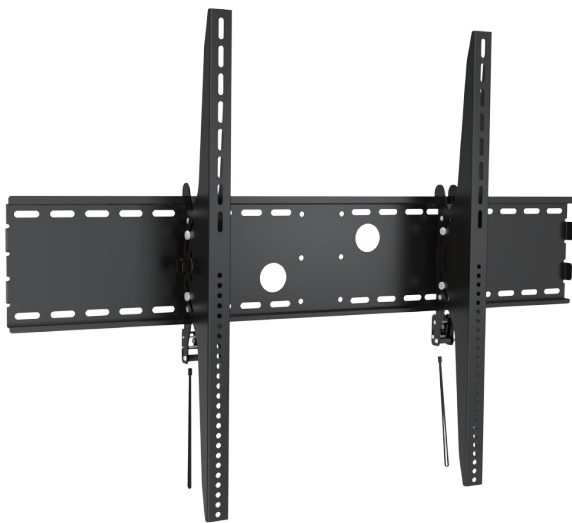

Tilting Landscape Wall Mount (Max. VESA 1000x800) - AS37810T

Screen Size

Maximum Weight

Tilted Profile

Landscape

* Excluding motorised products which have a 5 year warranty

Features

- Tilting range of -15° to +15°
- Suitable for most 60"-100" screens
- Fit mounting patterns up to 1098x807mm
- Maximum VESA pattern: 1000x800mm
- Mounting profile from wall: 130mm
- Maximum weight capacity: 100kg/220lbs
- Open design for easy cable and electrical access

Specifications

Mount Type	Tilting Landscape Wall Mount
Mounting Pattern	Universal
Material	Steel
Material Thickness	2mm
Recommended Screen Size	60"-100"
Weight Capacity	100kg/220lbs
Load Tested	4 times weight capacity approved
Compatible VESA Patterns	200x200mm, 400x200mm, 300x300mm, 400x400mm, 600x400mm, 800x400mm, 800x600mm, 1000x400mm, 1000x600mm, 1000x800mm
Maximum VESA Pattern	1000x800mm
Maximum Hole pattern	1098x803mm
Tilt	-15° to +15°
Swivel	0°
Level Adjustment	0°
Rotation	0°
Profile	130mm