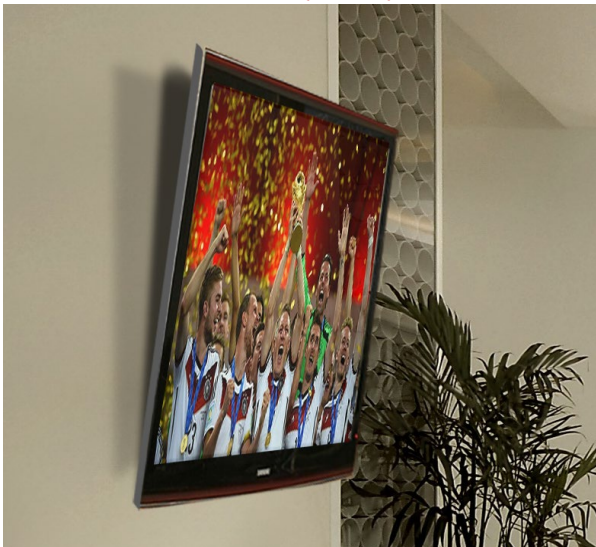

Tilting Landscape Wall Mount (Max VESA 800x400) - AS0948T

* Excluding motorised products which have a 5 year warranty

Features

- Designed for commercial use
- Tilting range of -15° to +10°
- Suitable for most 37"-70" screens
- Fit mounting patterns up to 810x408mm
- Maximum VESA pattern: 800x400mm
- Maximum hole pattern: 810x408mm
- Mounting profile from wall: 74mm
- Maximum weight capacity: 50kg/110lbs
- Open design for easy cable and electrical access
- Integrated spirit level ensures level installation alignment

Specifications

Mount Type	Tilting Landscape Wall Mount
Mounting Pattern	Universal
Material	Steel
Material Thickness	1.5mm
Recommended Screen Size	37"-70"
Weight Capacity	50kg/110lbs
Load Tested	3 times weight capacity approved
Compatible VESA Patterns	200x200mm, 400x200mm, 300x300mm, 400x400mm, 600x400mm, 800x400mm
Maximum VESA Pattern	800x400mm
Maximum Hole Pattern	810x408mm
Tilt	-15° to +10°
Swivel	0°
Level Adjustment	0°
Rotation	0°
Profile	74mm